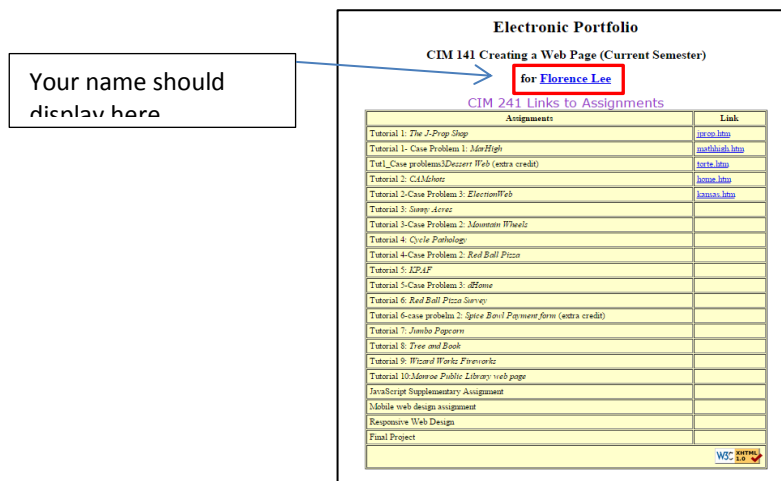

3. After it is connected the following window will appear, double click to open **flee** folder.

- When the folder opens, double click to open the CIM141_XXX folder, where XXX is the current semester.

- Scroll down to find your folder. The name of your folder is same as your user name. E.g., flee3. Open your folder.

- Navigate to your HD or flash drive where you have saved your assignments, drag the folders or files you want to upload to your folder in the server.
- After successfully transferring/copying the folders/files, you need to check your website on the internet.**
- Check your website on the internet:**
 - Open a browser, Google Chrome, Safari or another.
 - Type in <http://st3w.ivic.edu/flee/> at the address bar. (Bookmark this site for convenience access.)
 - Navigate to the current semester folder
 - Select your name; you should see your electronic Portfolio with your name